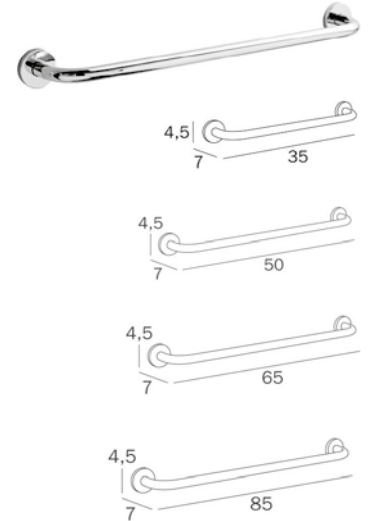

Towel Rail—85cm

Code: A2490D CR
Code: A2490D NE
Code: A2490D AC

Chrome RRP: $89.00
Matte Black RRP: $99.00
Brushed Nickel RRP: $109.00

Chrome RRP: $99.00
Matte Black RRP: $109.00
Brushed Nickel RRP: $119.00

Chrome RRP: $109.00
Matte Black RRP: $119.00
Brushed Nickel RRP: $129.00

Chrome RRP: $139.00
Matte Black RRP: $149.00
Brushed Nickel RRP: $159.00