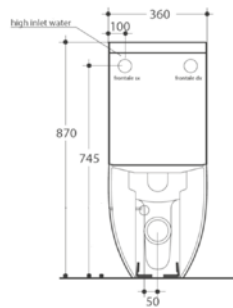

Flo Pedestal - NoRim

Code: FLO-PED-NR
RRP: $949.00
WELS: 4 Star (pan #311201)
Made in Italy
True NoRim Design
Soft Close Seat
Thin Soft Close Seat - Optional