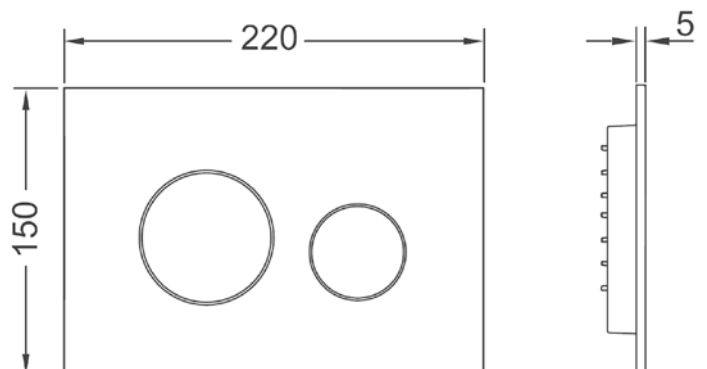

TECEloop ABS—Installation notes

Suitable for all TECE cisterns

Minimum 18mm wall thickness required for installation. The 18mm is measured from the front of the cistern to the finished surface.

Suitable for Recessed Installation—see page 19 for more info