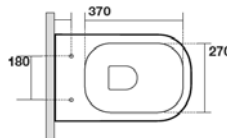

Flo Wall Hung - NoRim

Code: TRI-WALL-NR

RRP: $999.00

WELS: 4 Star (pan #511401)

Made in Italy

True NoRim Design

Thin Soft Close Seat

TriBeCa Bidet

Code: 512001

RRP: $749.00

Made in Italy

1 Tap Hole

Length 55cm