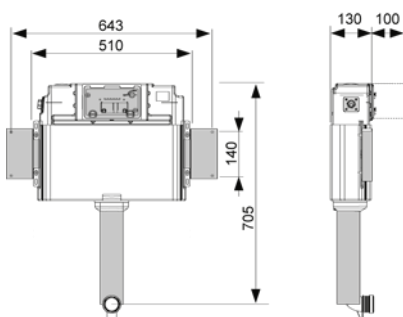

16cm Pedestal Cistern

Code: 9.041.321

RRP: $429.00

WELS: 4 Star

Front Button Installation Only

Low Level Pedestal Cistern

Code: 9.041.320

RRP: $429.00

WELS: 4 Star

Front or Top Button installation