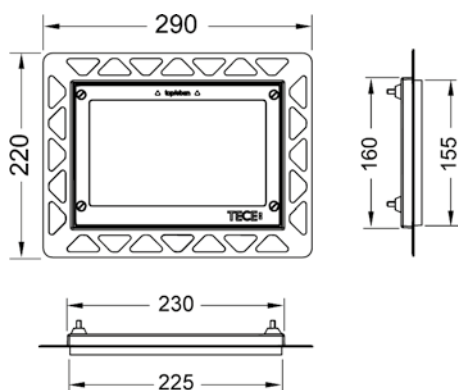

TECE Recessed Installation Frame

Installation notes

Must be installed **prior** to tiling.

Wall cladding/sheeting must be a minimum of **25mm** for installation of the recessed frame before tiling.