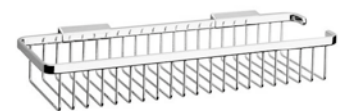

Wire Basket

391 x 132 x 64mm

Code: A0453H
Chrome
RRP: $219.00