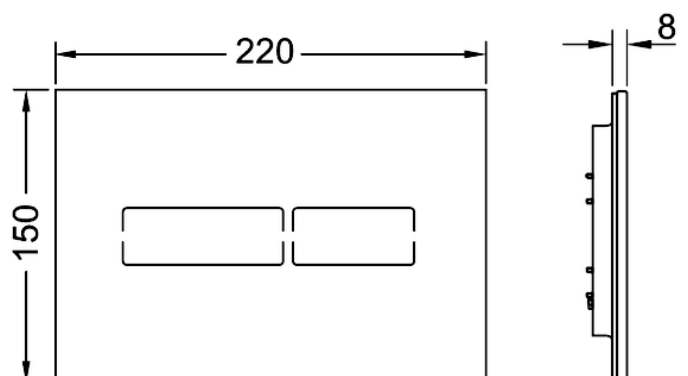

TECElux Mini —Installation notes

Suitable for 9.300.355 and 9.041.321

Minimum 18mm wall thickness required for installation. TECElux Mini transformer to be installed at the same time as the cistern.

Suitable for Recessed Installation—see page 19 for more info