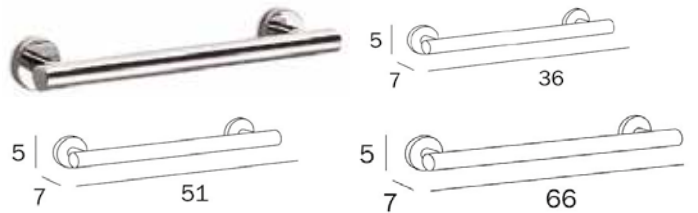

Gealuna Grab Bars

AS1428.1 Compliant

Code	Finish	Length	RRP
A1095	Chrome	36cm	$185.00
A1095B	Chrome	51cm	$195.00
A1095C	Chrome	66cm	$205.00