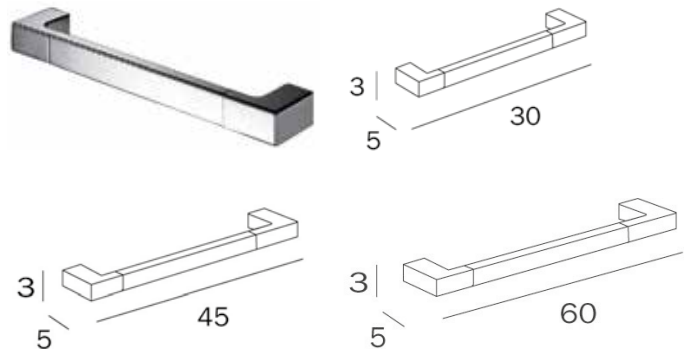

Logic/Lea Grab Bars

AS1428.1 Compliant

Code	Finish	Length	RRP
A33950 CR	Chrome	30cm	$205.00
A33950 NE	Matte Black	30cm	$235.00
A33950 AC	Brushed Nickel	30cm	$269.00
A3395B CR	Chrome	45cm	$225.00
A3395B NE	Matte Black	45cm	$255.00
A3395B AC	Brushed Nickel	45cm	$289.00
A3395C CR	Chrome	60cm	$245.00
A3395C NE	Matte Black	60cm	$275.00
A3395C AC	Brushed Nickel	60cm	$309.00