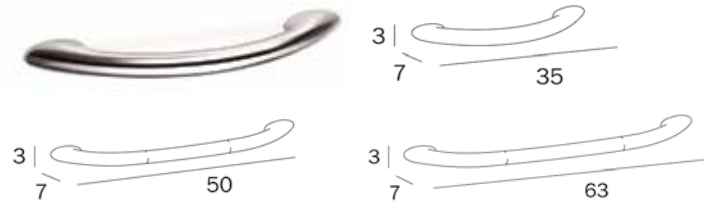

## Ego Grab Bars

AS1428.1 Compliant

Code	Finish	Length	RRP
A1395	Chrome	35cm	\$145.00
A1390B	Chrome	50cm	\$155.00
A1390C	Chrome	63cm	\$165.00