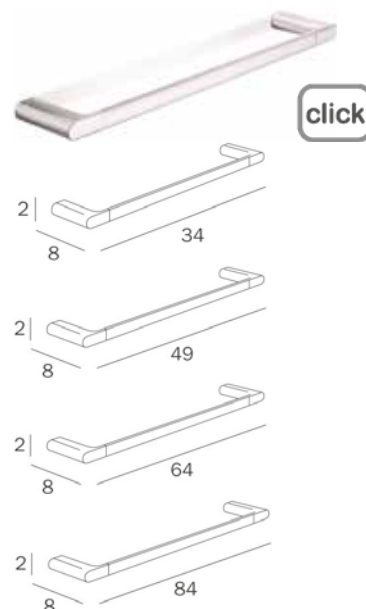

Towel Rail—84cm

Code: A2018D CR
Code: A2018D NC
Code: A2018D AC

Chrome RRP: $145.00
Chrome/Black RRP: $159.00
Brushed Nickel RRP: $169.00

Chrome RRP: $155.00
Chrome/Black RRP: $169.00
Brushed Nickel RRP: $179.00

Chrome RRP: $165.00
Chrome/Black RRP: $179.00
Brushed Nickel RRP: $189.00

Chrome RRP: $189.00
Chrome/Black RRP: $219.00
Brushed Nickel RRP: $229.00

Single Robe Hook

Chrome Code: A2020A CR
RRP: $65.00
M-Black Code: A2020A NE
RRP: $69.00
B-Nickel Code: A2020A AC
RRP: $75.00