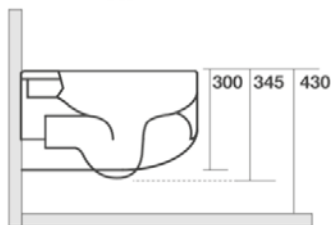

Flo Wall Hung - NoRim

Matte White
Code: FLO-WALL-MW-NR
RRP: $1449.00
WELS: 4 Star (pan #311101)
Made in Italy
True NoRim Design
Thin Soft Close Seat Only