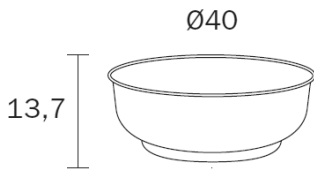

Inda Wash Basins

- Mineral Marble

Minorca

Tahiti

Formentera

Samoa