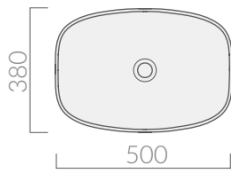

## Smart B 38cm

Code: 7405

**White** RRP: \$699.00

Code: 7405 MT

**Matte White** RRP: \$949.00

Code: 7405 NE MT

**Matte Black** RRP: \$1159.00

Made in Italy