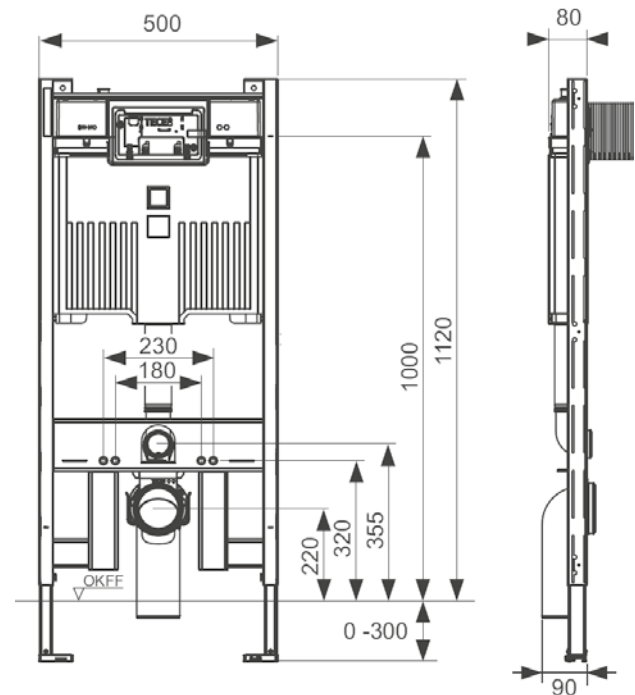

## TECE 8cm Wall Hung Cistern

Code: 9.300.503

RRP: \$799.00

WELS: 4 Star - 4.5/3

WELS: 3 Star - 6/3

Front Button Installation Only

Suitable for all TECE flush buttons.