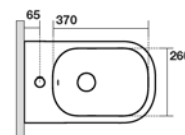

**TriBeCa Wall Bidet**

Code: 512501

RRP: \$749.00

Made in Italy

1 Tap Hole

Length 55cm