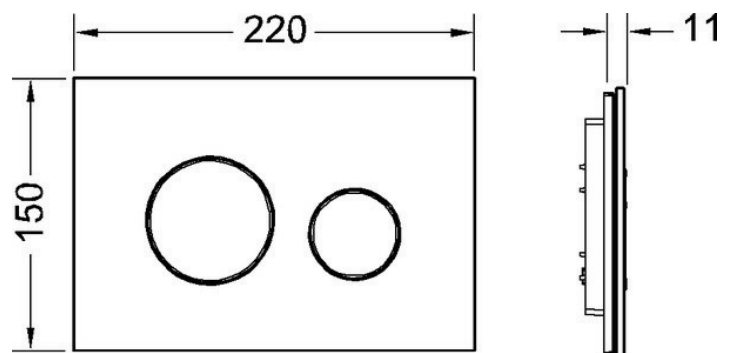

TECEloop Glass—Installation notes

Suitable for all TECE cisterns

Minimum 18mm wall thickness required for installation. The 18mm is measured from the front of the cistern to the finished surface.

Suitable for Recessed Installation—see page 19 for more info

White - Chrome
Code: 9.240.660
RRP: $289.00