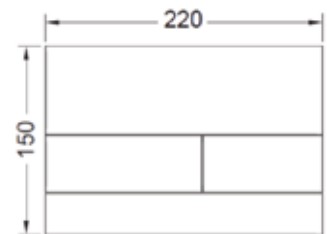

TECESquare Metal

You can really sense the high-quality button mechanics of the TECEsquare in your finger tips with every actuation. Three fine joints on the clearly structured surface characterise both buttons for the flush – a wide button for the full flush and a small one for the partial flush.