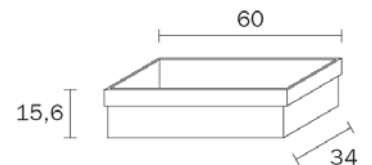

Inda Wash Basins

- Mineral Marble

Tahiti

Formentera

Samoa