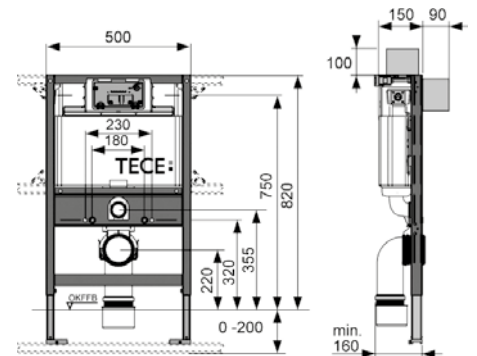

TECE Uni Cisterns

10 Litre capacity.

Quiet filling inlet valve.

Variable dual-flush system.

Suitable for all TECE flush plates.

Easy Fit flush button installation.

16cm Wall Hung Cistern

Code: 9.300.355

RRP: $729.00

WELS: 4 Star

Front Button Installation Only

Low Level Wall Hung Cistern

Code: 9.300.356

RRP: $729.00

WELS: 4 Star

Front or Top Button installation

16cm Pedestal Cistern

Code: 9.041.321

RRP: $429.00

WELS: 4 Star

Front Button Installation Only

Low Level Pedestal Cistern

Code: 9.041.320

RRP: $429.00

WELS: 4 Star

Front or Top Button installation