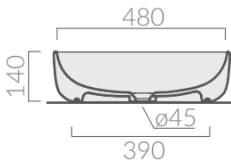

## Smart B 38cm

Code: 7405

**White** RRP: \$699.00

Code: 7405 MT

**Matte White** RRP: \$949.00

Code: 7405 NE MT

**Matte Black** RRP: \$1159.00

Made in Italy