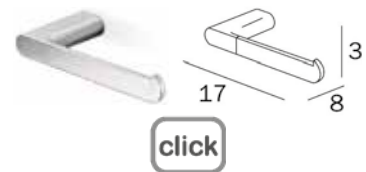

Toilet Roll Holder—Left

Chrome Code: A2025B CR
RRP: $125.00
M-Black Code: A2025B NC
RRP: $135.00
B-Nickel Code: A2025B AC
RRP: $139.00