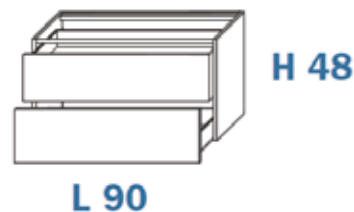

Perfetto Bathroom

Furniture

- With Finger Pull Handle
- Made in Italy
- Structure made of water-repellent panels V100
- Easy Installation system

Perfetto Base Unit 90cm Double Drawer

Code	Finish	Dimension L x H x D	RRP
BPG 5036 OL	LL 190 Rustico	90 x 48 x 50cm	$1995.00
BPG 5036 OL	LL 159 Olmo Tabak	90 x 48 x 50cm	$1995.00

Ceramic Wash Basin 1 TH

T240090	Gloss White	90cm	$799.00
T241090	Matte White	90cm	$1049.00

Perfetto Base Unit 120cm Double Drawer

Code	Finish	Dimension L x H x D	RRP
BPG 5038 OL-190	LL 190 Rustico	120 x 48 x 50cm	$2099.00
BPG 5038 OL-159	LL 159 Olmo Tabak	120 x 48 x 50cm	$2099.00
BPG 5038 OL-194	LL 194 Carbone	120 x 48 x 50cm	$2099.00

Ceramic Wash Basin 1 TH

T240120	Gloss White	120cm	$1149.00
T241120	Matte White	120cm	$1449.00

Note: Top drawer has cut out to allow for waste connection, compact trap may be required.

Decor Finishes