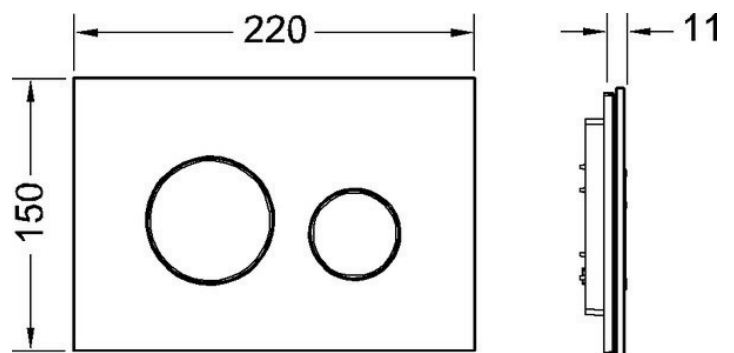

TECEloop Designer Series - Installation notes

Suitable for all TECE cisterns

Minimum 18mm wall thickness required for installation. The 18mm is measured from the front of the cistern to the finished surface.

Suitable for Recessed Installation—see page 19 for more info