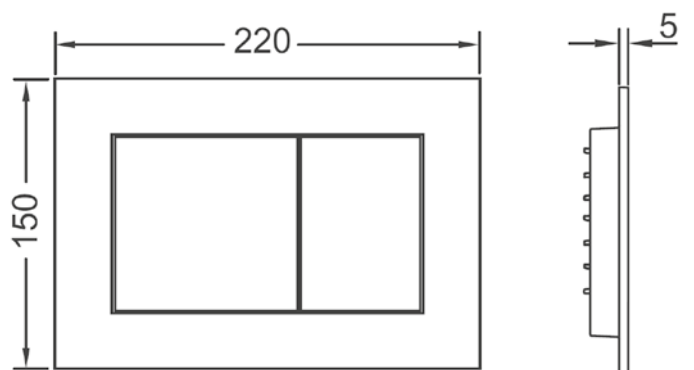

TECEnow — Installation notes

Suitable for all TECE cisterns

Minimum 18mm wall thickness required for installation. The 18mm is measured from the front of the cistern to the finished surface.

Suitable for Recessed Installation—see page 19 for more info