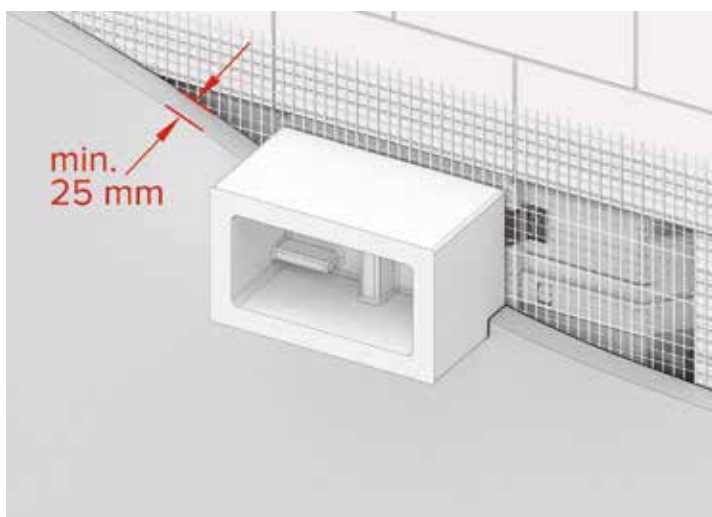

TECE Recessed Installation Frame

Installation notes

Must be installed **prior** to tiling.

Wall cladding/sheeting must be a minimum of **25mm** for installation of the recessed frame before tiling.