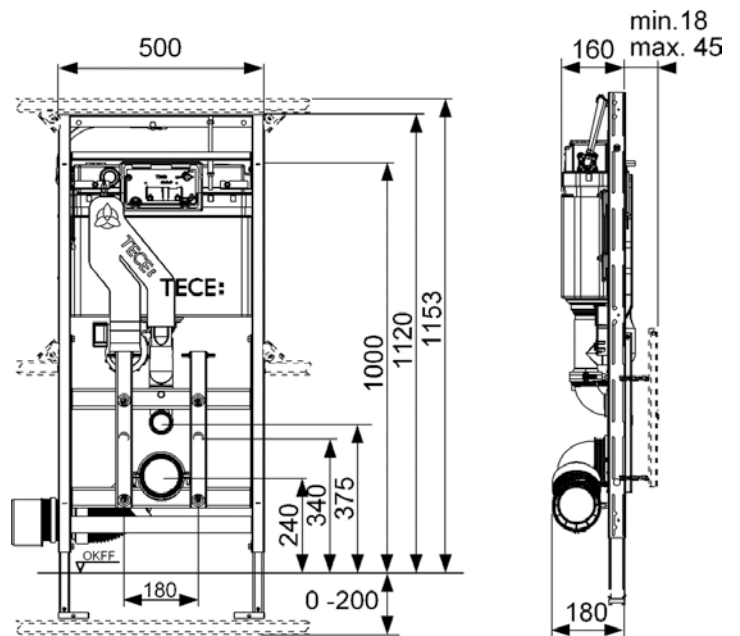

TECElux Wall Hung Cistern

Code: 9.600.403
RRP: $1199.00
WELS: 4 Star

Features

- Height Adjustment
- Odour Exhaust
- LED Function
- Suitable for Washlet Toilets

To be completed with Sen Touch Panel and Lower Glass panel.

White Sen Touch Panel

Code: 9.650.002
RRP: $1199.00

Black Sen Touch Panel

Code: 9.650.003
RRP: $1849.00

White Lower Glass Panel

Code: 9.650.100
RRP: $339.00

Black Lower Glass Panel

Code: 9.650.105
RRP: $339.00