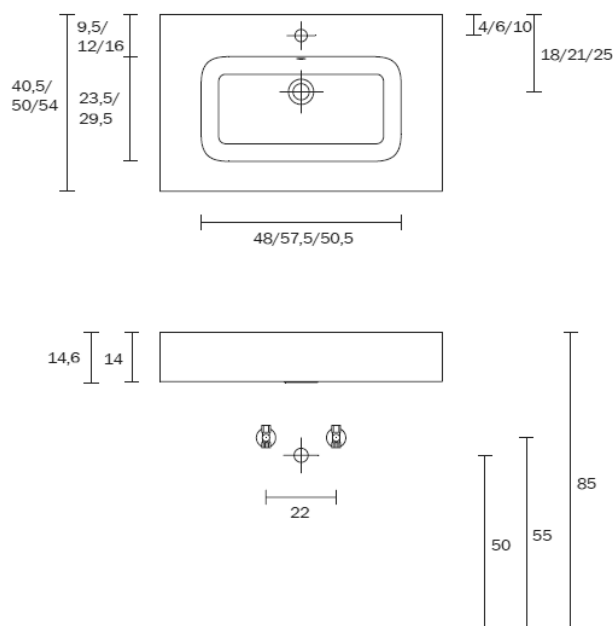

Console - With Integrated Wash Basin

Code	Finish	Dimension L x H x D	RRP
GIOTTO-120	Gloss White	120 x 14 x 50cm	$3119.00
GIOTTO-160	Gloss White	160 x 14 x 50cm	$3469.00
GIOTTO-240	Gloss White	240 x 14 x 50cm	$4199.00

GIOTTO - Made from Mineral Marble solid surface material.

Colours options available add 30% to above price. See Inda Wash Basins.

Other sizes available, lead times apply for all GIOTTO Consoles.