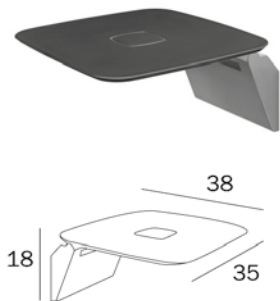

Hotellerie

Shower Seat

Black
Code: AV036B NE
RRP $529.00

White
Code: AV036B WZ
RRP: $509.00