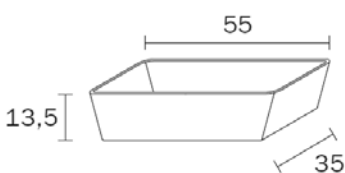

Inda Wash Basins

- Mineral Marble

Tahiti

Formentera

Samoa

Volcano