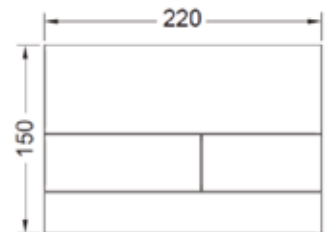

TECEsquare Metal PVD

The new PVD surface finishes for toilet flush plates of the TECEsquare metal series now allow for harmonious bathroom design right down to the details. They are colour matched to the latest offers from leading manufacturers including those from leading European collections.