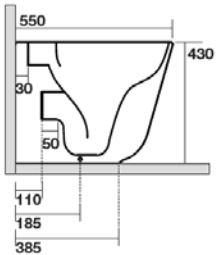

TriBeCa Pedestal - NoRim

Code: TRI-PED-NR

RRP: $999.00

WELS: 4 Star (pan #511801)

Comfort Height 430mm

Made in Italy

True NoRim Design

Thin Soft Close Seat