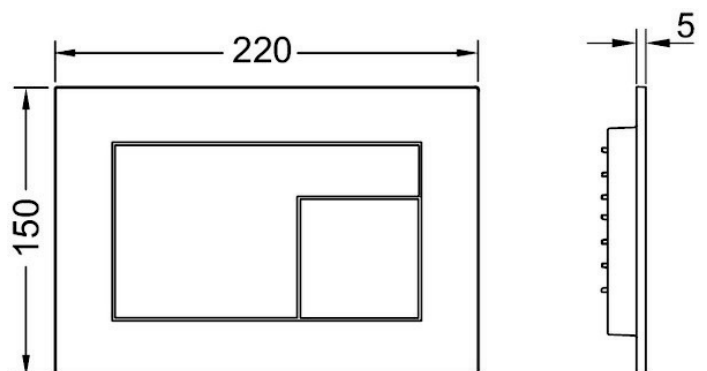

### TECEvelvet—Installation notes

Suitable for all TECE cisterns

Minimum 25mm wall thickness required for installation. The 25mm is measured from the front of the cistern to the finished surface.

Suitable for Recessed Installation—see page 19 for more info