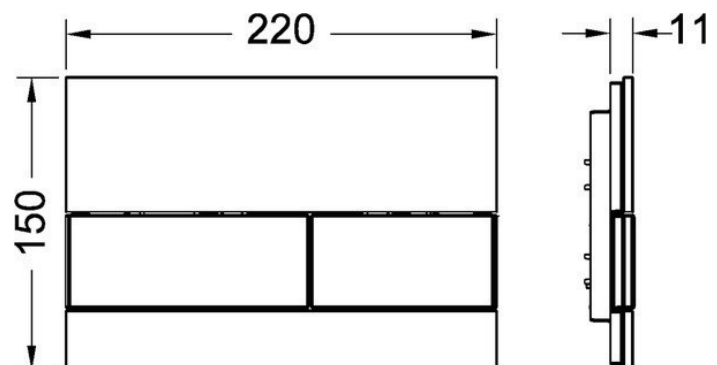

TECESquare Glass

White - Stainless
Code: 9.240.801
RRP: $419.00

Black - Chrome
Code: 9.240.807
RRP: $419.00

White - Chrome
Code: 9.240.802
RRP: $419.00

Black - Black
Code: 9.240.809
RRP: $419.00

TECESquare Glass

With its combination of colour and material, the TECESquare flush plate made of glass in white looks especially light on bright wall claddings. For an even more uniform look, all TECESquare flush plates made of glass can also be flush-mounted.

TECESquare Glass—Installation notes

Suitable for all TECE cisterns

Minimum 18mm wall thickness required for installation. The 18mm is measured from the front of the cistern to the finished surface.

Suitable for Recessed Installation—see page 19 for more info