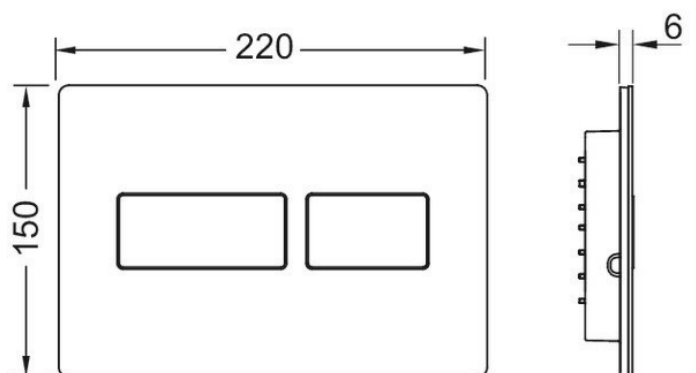

TECEsolid—Installation notes

Suitable for all TECE cisterns.

Minimum 25mm wall thickness required for installation. The 25mm is measured from the front of the cistern to the finished surface.