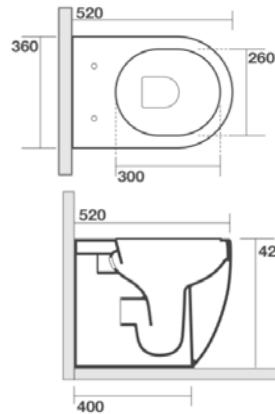

Flo Pedestal - NoRim

Matte White
Code: FLO-PED-MW-NR
RRP: $1449.00
WELS: 4 Star (pan #311201)
Made in Italy
True NoRim Design
Thin Soft Close Seat Only