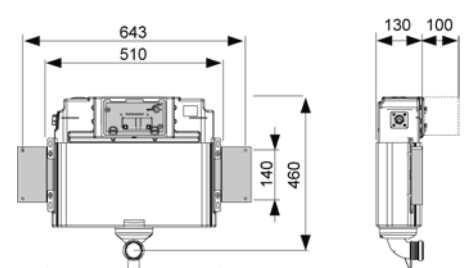

TECE Uni Cisterns

10 Litre capacity.

Quiet filling inlet valve.

Variable dual-flush system.

Suitable for all TECE flush plates.

Easy Fit flush button installation.

16cm Wall Hung Cistern

Code: 9.300.355

RRP: $729.00

WELS: 4 Star

Front Button Installation Only

Low Level Wall Hung Cistern

Code: 9.300.356

RRP: $729.00

WELS: 4 Star

Front or Top Button installation

16cm Pedestal Cistern

Code: 9.041.321

RRP: $429.00

WELS: 4 Star

Front Button Installation Only

Low Level Pedestal Cistern

Code: 9.041.320

RRP: $429.00

WELS: 4 Star

Front or Top Button installation