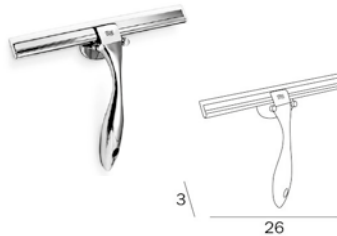

Glass Cleaner

Chrome
Code: AV0VN0
RRP: $95.00

Replacement Rubber
Code: RV0VN0001
RRP: $11.00