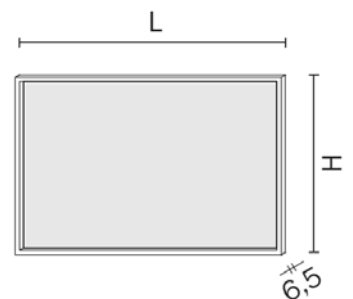

INDA Mirrors

Pirano and GREY ID

PIRANO Mirror with LED - 90cm

Code: S921025-WM
RRP: $1099.00
Matte White Frame
Size: L = 90 H = 80cm
1700 Lumens
42 watt
4000k Natural Light

Limited Stock Lead times may apply

PIRANO Mirror with LED - 120cm

Code: S921040-WM
RRP: $1199.00
Matte White frame
Size: L = 120 H = 80cm
1700 Lumens
49 watt
4000k Natural Light

Limited Stock Lead times may apply

PIRANO Mirror with LED - 160cm

Code: S921060-WM
RRP: $1399.00
Matte White frame
Size: L = 160 H = 80cm
1700 Lumens
57 watt
4000k Natural Light

Limited Stock Lead times may apply

Grey ID Mirror

Code: S810010
RRP: $449.00
Size: L = 68 H = 80cm
Reversible

Grey ID Mirror

Code: S810011
RRP: $399.00
Size: L = 42 H = 75.5cm
Reversible

Grey ID Mirror

Code: S810012
RRP: $439.00
Size: L = 66 H = 102.5cm
Reversible