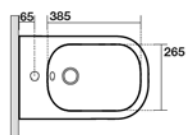

True NoRim Design

Thin Soft Close Seat

**TriBeCa Bidet**

Code: 512001

RRP: \$749.00

Made in Italy

1 Tap Hole

Length 55cm