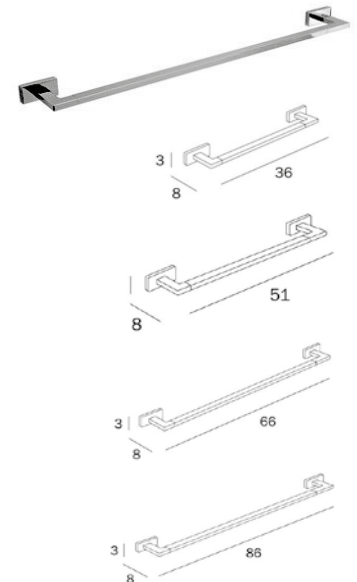

Towel Rail—86cm

Code: A1818D CR
Code: A1818D NE
Code: A1818D AC

Chrome RRP: $145.00
Matte Black RRP: $159.00
Brushed Nickel RRP: $169.00

Chrome RRP: $169.00
Matte Black RRP: $189.00
Brushed Nickel RRP: $199.00

Chrome RRP: $189.00
Matte Black RRP: $219.00
Brushed Nickel RRP: $229.00

Chrome RRP: $230.00
Matte Black RRP: $269.00
Brushed Nickel RRP: $279.00