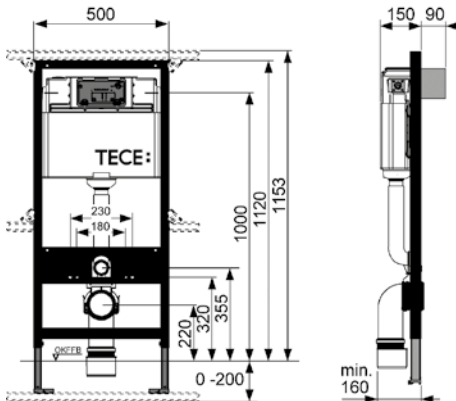

16cm Wall Hung Cistern

Code: 9.300.355

RRP: $729.00

WELS: 4 Star

Front Button Installation Only

Low Level Wall Hung Cistern

Code: 9.300.356

RRP: $729.00

WELS: 4 Star

Front or Top Button installation