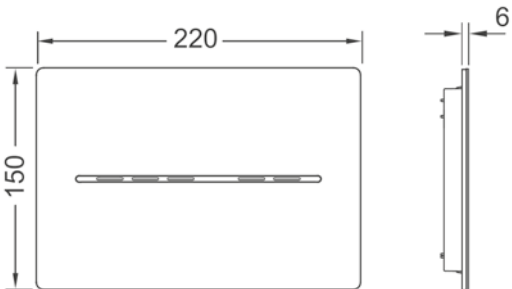

TECESolid—Installation notes

- Suitable for TECE cisterns 9.300.355 and 9.041.321.
- TECESolid transformer must be installed at the same time as the cistern.
- Transformer supplied with TECESolid E.
- TECESolid E installation set up is via the TECE Smart Control App.
- Minimum 25mm wall thickness required for installation.
- The 25mm is measured from the front of the cistern to the finished surface.