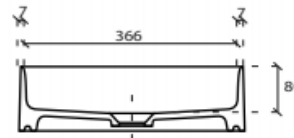

## Smart B 38cm

Code: 7405

**White** RRP: \$699.00

Code: 7405 MT

**Matte White** RRP: \$949.00

Code: 7405 NE MT

**Matte Black** RRP: \$1159.00

Made in Italy