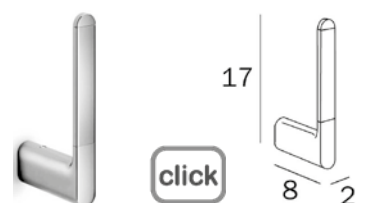

Spare Toilet Roll Holder

Chrome Code: A2028A CR
RRP: $125.00
M-Black Code: A2028A NC
RRP: $135.00
B-Nickel Code: A2028A AC
RRP: $139.00