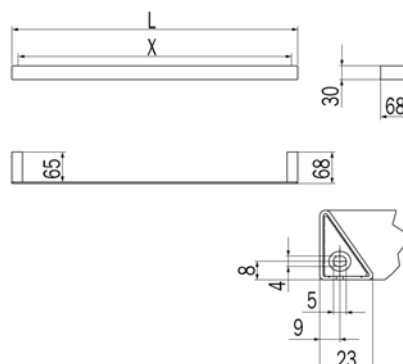

Indissima—Colours

Stainless Steel, Matte Black and
Matte White

Clothes Hook

Stainless Steel

Code: A8820A NS

RRP: $69.00

Matte Black

Code: A8820A NE

RRP: $75.00

Matte White

Code: A8820A WM

RRP: $75.00

Toilet Roll Holder—Right

Stainless Steel

Code: A88250 NS

RRP: $139.00

Matte Black

Code: A88250 NE

RRP: $149.00

Matte White

Code: A88250 WM

RRP: $149.00

Toilet Roll Holder—Left

Stainless Steel

Code: A8825A NS

RRP: $139.00

Matte Black

Code: A8825A NE

RRP: $149.00

Matte White

Code: A8825A WM

RRP: $149.00

20cm Basket

Stainless Steel

Code: A88510 NS

RRP: $189.00

Matte Black

Code: A88510 NE

RRP: $199.00

Matte White

Code: A88510 WM

RRP: $199.00

Towel Rail—40cm

Code: A8818B NS

Code: A8818B NE

Code: A8818B WM

Stainless Steel

RRP: $189.00

Matte Black

RRP: $209.00

Matte White

RRP: $209.00

Towel Rail—60cm

Code: A8818C NS

Code: A8818C NE

Code: A8818C WM

Stainless Steel

RRP: $209.00

Matte Black

RRP: $229.00

Matte White

RRP: $229.00

Towel Rail—80cm

Code: A8818D NS

Code: A8818D NE

Code: A8818D WM

Stainless Steel

RRP: $229.00

Matte Black

RRP: $249.00

Matte White

RRP: $249.00