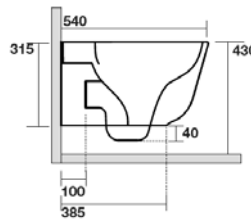

Flo Wall Hung - NoRim

Code: TRI-WALL-NR

RRP: $999.00

WELS: 4 Star (pan #511401)

Made in Italy

True NoRim Design

Thin Soft Close Seat

TriBeCa Bidet

Code: 512001

RRP: $749.00

Made in Italy

1 Tap Hole

Length 55cm