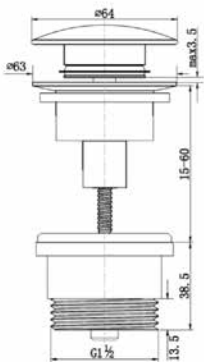

40mm Bottle Trap

Code: 99220-CR
Chrome RRP: $115.00

Code: 99220-MB
Matte Black RRP: $139.00

Code: 99220-BN
Brush Nickel RRP: $159.00

* 40mm Waste