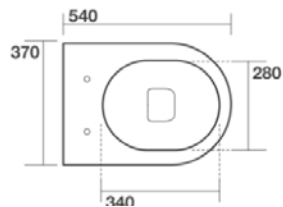

Flo Bidet

Code: 312001
RRP: $749.00
Made in Italy
1 Tap Hole
Length 52cm