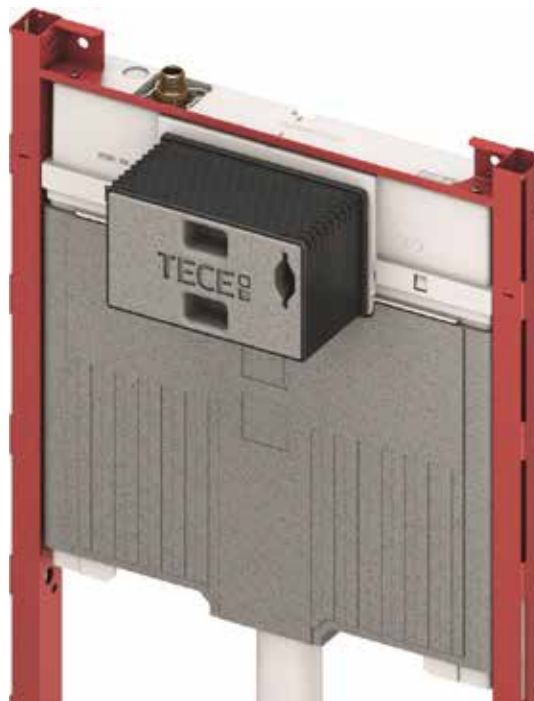

### **Stern**

Tapware and Soap	52
------------------	----

# TECE 8cm Cisterns

Cistern fully pre-assembled and sealed.

7-litre tank volume.

Adjustable full flush options 6 or 4.5 litres.

Suitable for TECE flush plates.

Installation in metal or wooden stud walls.

Suitable for double brick installation.

Quiet filling inlet valve.

**TECE**  
close to you