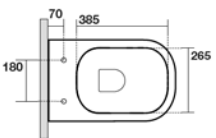

TriBeCa Pedestal - NoRim

Code: TRI-PED-NR

RRP: $999.00

WELS: 4 Star (pan #511801)

Comfort Height 430mm

Made in Italy

True NoRim Design

Thin Soft Close Seat