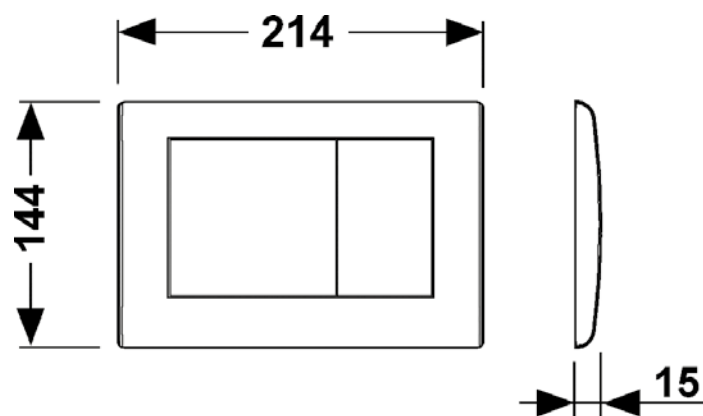

TECEplanus—Installation notes

Suitable for all TECE cisterns

Minimum 18mm wall thickness required for installation. The 18mm is measured from the front of the cistern to the finished surface.