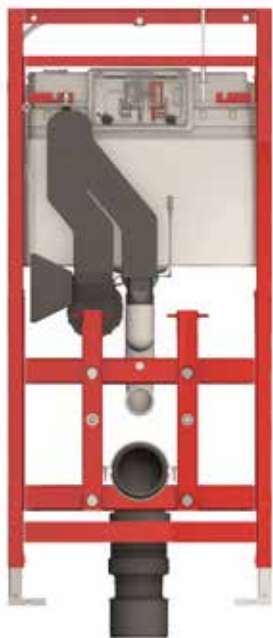

## Low Level Pedestal Cistern

Code: 9.041.320

RRP: \$429.00

WELS: 4 Star

Front or Top Button installation

**TECElux Wall Hung Cistern**

Code: 9.600.403  
 RRP: \$1199.00  
 WELS: 4 Star

**Features**