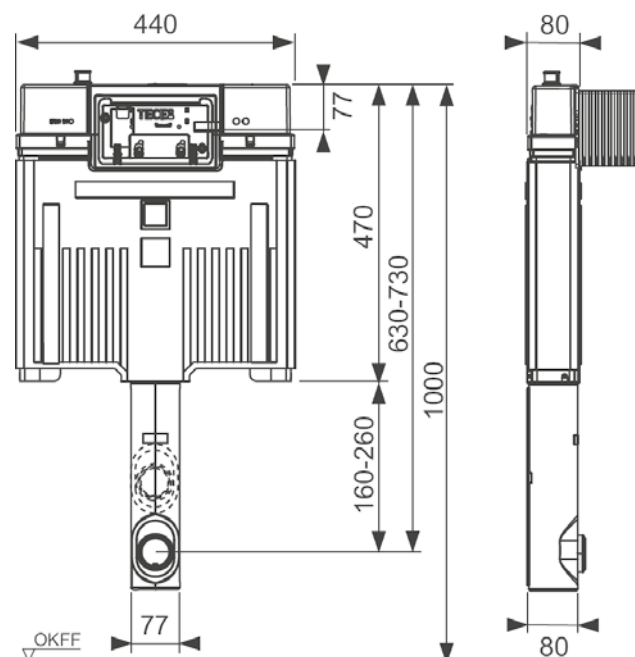

## TECE 8cm Pedestal Cistern

Code: 9.370.503

RRP: \$499.00

WELS: 4 Star - 4.5/3

WELS: 3 Star - 6/3

Front Button Installation Only.

Suitable for all TECE flush buttons.