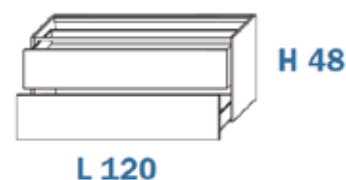

Ceramic Wash Basin 1 TH

T240120	Gloss White	120cm	$1149.00
T241120	Matte White	120cm	$1449.00