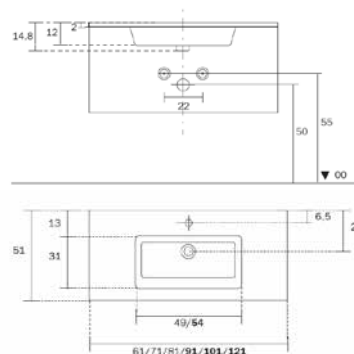

Decor Finishes

LL 190 Rustico

LL 159 Olmo Tabak

LL 194 Carbone