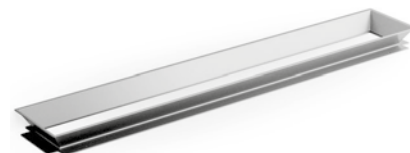

Towel Rail—80cm

Code: A8818S NS	Stainless Steel	RRP: $209.00
Code: A8818S NE	Matte Black	RRP: $229.00
Code: A8818S WM	Matte White	RRP: $229.00